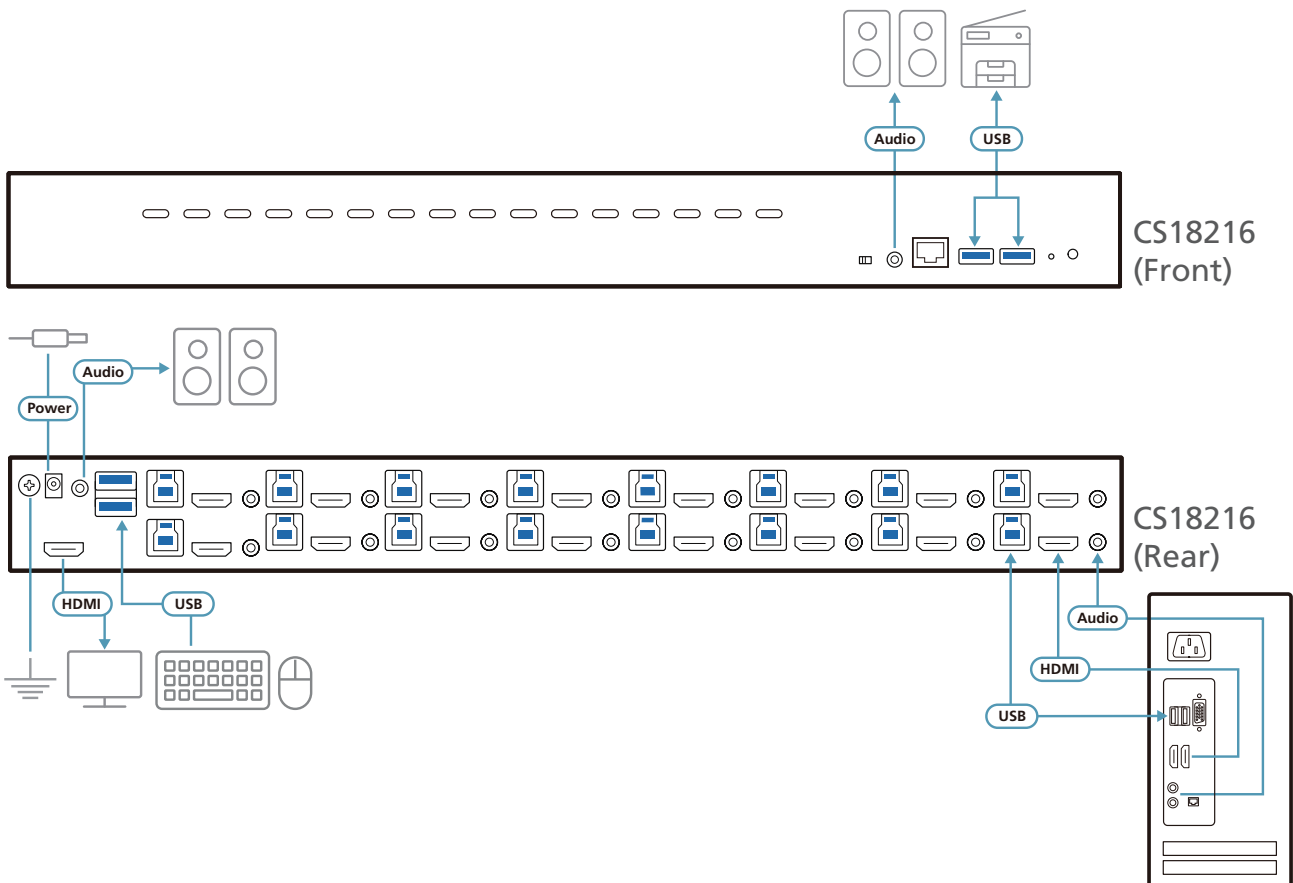

Highlights

Easy Operation	• Computer selection via pushbuttons, hotkeys, on-screen display (OSD) menu, and RS-232 commands. • Multilingual OSD supports English, German, Japanese, Traditional Chinese, Simplified Chinese, Spanish, Russian, and French.
Auto Scan and Broadcast Mode	• Auto Scan Mode for continuously monitoring all computers. • Broadcast mode sends commands from the console to all computers, allowing users to perform operations on them simultaneously, such as software installation and upgrades, system-wide shutdowns, etc.
Multi-Display	Stacks up to eight CS18208 / CS18216 units and display video from up to eight monitors for dual display / triple display / quad display / multi-display.
Superior Video Quality	Supports video resolution up to 4096 x 2160 @ 60Hz.
Video DynaSync™	An exclusive ATEN technology that eliminates boot-up display problems and optimizes the resolution when switching among different sources.